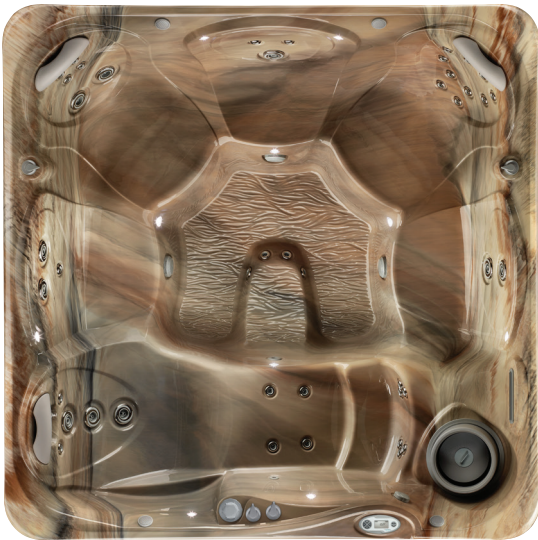

TEMPO®

Tempo shown with Tuscan Sun shell

Tempo shown with Tuscan Sun shell,
Espresso cabinet and Everwood® step

Seating Capacity	6 adults
Dimensions	7'5" x 7'5" x 39"/2.26m x 2.26m x .99m
Water Capacity	415 gallons/1,575 liters
Weight	910 lbs./415 kg dry; 5,420 lbs./2,470 kg filled*
Spa Shell Options	Pearl, Sterling Marble, Tuscan Sun or Desert
Cabinet Options	Coastal Gray, Espresso, Teak
Jets - 45 (all with stainless steel trim)	6 Directional Hydromassage jets 4 Rotary Hydromassage jets 35 Directional Precision® jets
Waterfall	Included
Jet Pump 1	Wavemaster® 9200; Two-speed, 2.5 HP Continuous Duty, 5.2 HP Breakdown Torque
Jet Pump 2	Wavemaster® 9000; One-speed, 2.5 HP Continuous Duty, 5.2 HP Breakdown Torque
Water Care System	FROG® In-Line Cartridge Ready
Ozone System (Optional)	FreshWater® III Corona Discharge
Control System	IQ 2020® 230v/50 amp, 60 Hz Includes G.F.C.I. protected sub-panel
Lighting	10 multi-color LED points of light, dimmable
Heater	No-Fault® 4000w/230v
Energy Efficiency	FiberCor® Insulation; Certified to the APSP 14 National Standard and the California Energy Commission (CEC) in accordance with California law
Effective Filtration Area	65 sq. ft., top loading
Vinyl Cover	3.5" to 2.5" tapered, 2 lb. density foam core Ash, Caramel or Chestnut
Cover Lifter (Optional)	CoverCradle®, CoverCradle II, Lift 'n Glide® or UpRite®
Steps (Optional)	Everwood® or Polymer Coastal Gray, Espresso or Teak
Entertainment (Optional)	Wireless Sound System

* Includes water and 6 adults weighing 175 lbs. each.
Export models available in 240v, 50Hz, 2000w heater.

From the makers of